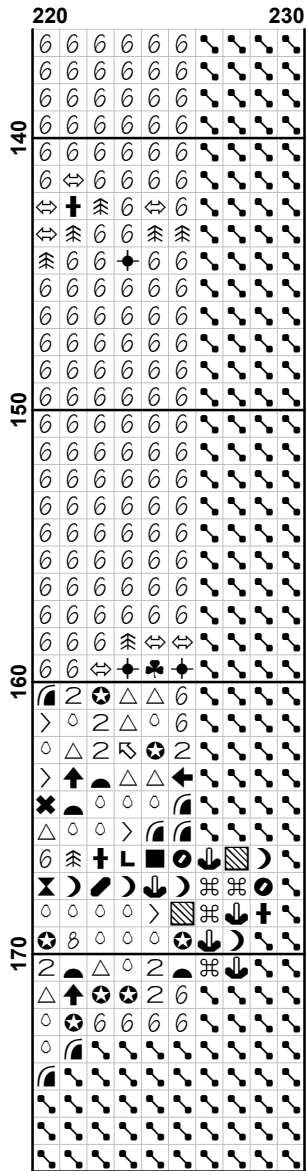

Cross Stitch Addicts

<http://www.crossstitchaddicts.com>

Bear and Flowers

Cross Stitch Addicts ©

This cross stitch pattern is for personal use only Please respect copyrights and do not share this pattern.

Pattern Name: Bear and Flowers
Designed By: Cross Stitch Addicts
Company: <http://www.crossstitchaddicts.com>
Copyright: Cross Stitch Addicts ©
Fabric: Aida 14, White
 230w X 178h Stitches
Size(s): 14 Count, 16-3/8w X 12-5/8h in
 16 Count, 14-3/8w X 11-1/8h in
 18 Count, 12-3/4w X 9-7/8h in
 22 Count, 10-3/8w X 8h in

Floss Used for Full Stitches:

Symbol	Strands	Type	Number	Color
	2		DMC 152	Shell Pink-MD LT
	>		DMC 225	Shell Pink-UL VY LT
	✕		DMC 309	Rose-DK
	■		DMC 310	Black
	◆		DMC 322	Baby Blue-DK
	♥		DMC 349	Coral-DK
	⊗		DMC 402	Mahogany-VY LT
	←		DMC 435	Brown-VY LT
	⊙		DMC 535	Ash Gray-VY LT
	†		DMC 611	Drab Brown
	✦		DMC 647	Beaver Gray-MD
	⦿		DMC 648	Beaver Gray-LT
	→		DMC 720	Orange Spice-DK
	6		DMC 762	Pearl Gray-VY LT
	✕		DMC 797	Royal Blue
	▼		DMC 817	Coral Red-VY DK
	o		DMC 819	Baby Pink-LT
	✕		DMC 820	Royal Blue-VY DK
	•		DMC 902	Garnet-VY DK
	☞		DMC 919	Red Copper
	4		DMC 922	Copper-LT
	⌘		DMC 934	Black Avocado Green
	L		DMC 938	Coffee Brown-UL DK
	△		DMC 950	Desert Sand-LT
	◐		DMC 961	Dusty Rose-DK
	⊕		DMC 977	Golden Brown-LT
	▨		DMC 3011	Khaki Green-DK
	☞		DMC 3031	Mocha Brown-VY DK
	⊗		DMC 3052	Green Gray-MD
	↔		DMC 3053	Green Gray
	☾		DMC 3363	Pine Green-MD
	♣		DMC 3364	Pine Green
	▲		DMC 3726	Antique Mauve-DK
	3		DMC 3747	Blue Violet-VY LT
	⊗		DMC 3778	Terra Cotta-LT
	↻		DMC 3825	Pumpkin-Pale
	↑		DMC 3832	Raspberry-MD
	☞		DMC 3838	Lavender Blue-DK
	✕		DMC 3853	Autumn Gold-DK
	☞		DMC 3863	Mocha Beige-MD
	8		DMC 3866	Mocha Brown-UL VY LT